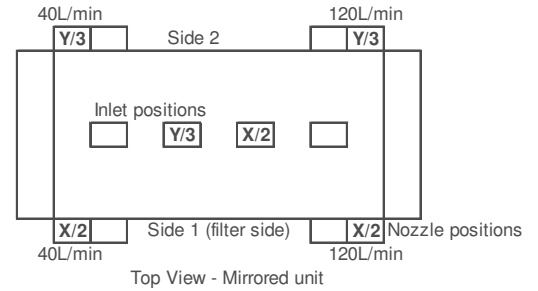

Fundament-Anschlussplan  
Foundation-Dimensions  
Horizon UHF (suction pump)

## VARIANTS OVERVIEW

Number of Grades / Inlets	Options:	Inlet positions:			
		Z/4	Y/3	X/2	W/1
1 Grade / Inlet				X	
2 Grades / Inlets			X	X	
Side 2 Configuration	Options:				
	Mirrored				
	Single Sided				